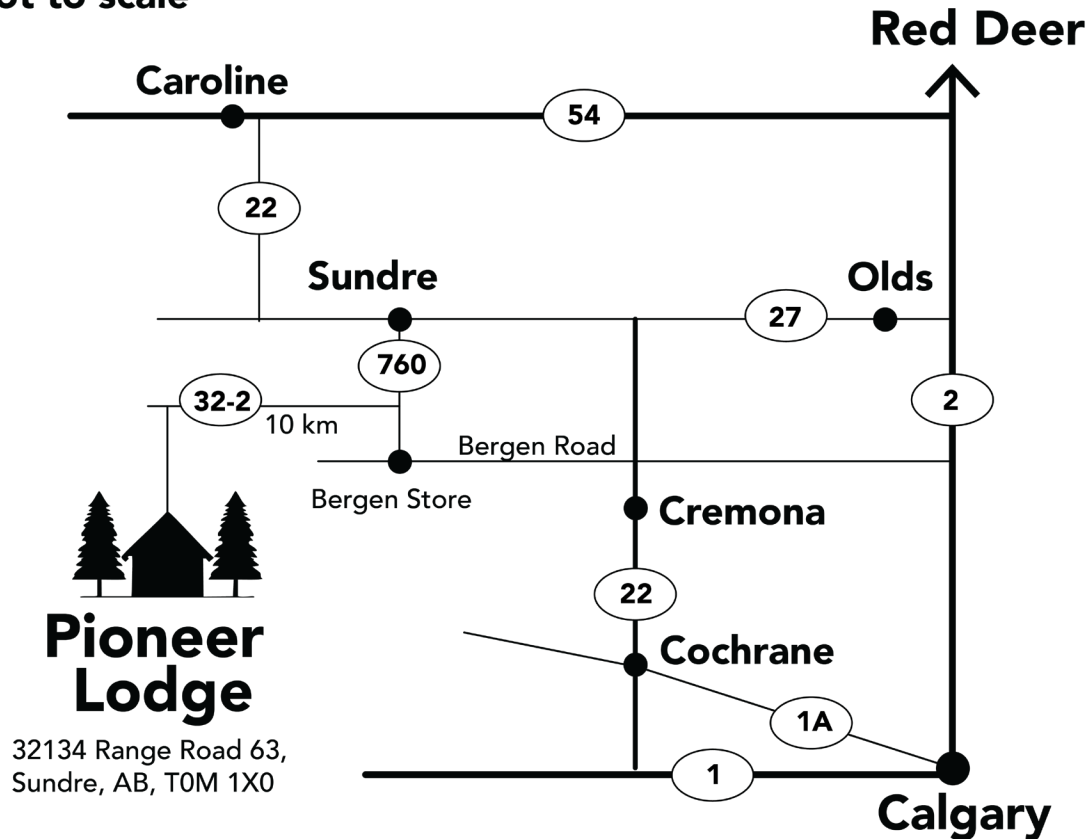

# Alberta Navigation

Olympic  
Faith Women's  
Ministry  
Retreat

**\*Map is not to scale\***

## Getting There

### Directions from Highway 22

1. Travelling north or south on Highway 22, turn west onto Township Road 320 (the Bergen Road).
2. Turn right at highway #760 for about 3.5 km.
3. Take the first left (west) after the Pioneer Lodge sign.
4. Follow the road to the top of the steep hill (10 km). The road (Range Road 63) will curve south and turn into gravel. The main lodge building is at the end of the gravel road (1.5 km).
5. Go through the Pioneer Lodge gate (32134 Range Road 63) and continue to the Lodge.

### Directions from Sundre

*(Pioneer Lodge is located approximately 18 km SW of Sundre, AB.)*

1. Turn south at the east end of the bridge onto highway #760.
2. Go south for 6.5 km and then turn right (west) after the Pioneer Lodge sign on to Township Road 322.
3. Follow the road to the top of the steep hill (10 km). The road (Range Road 63) will curve south and turn into gravel.
4. The main lodge is at the end of the gravel road (1.5 km).
5. Go through the Pioneer Lodge gate (32134 Range Road 63) and continue to the Lodge.