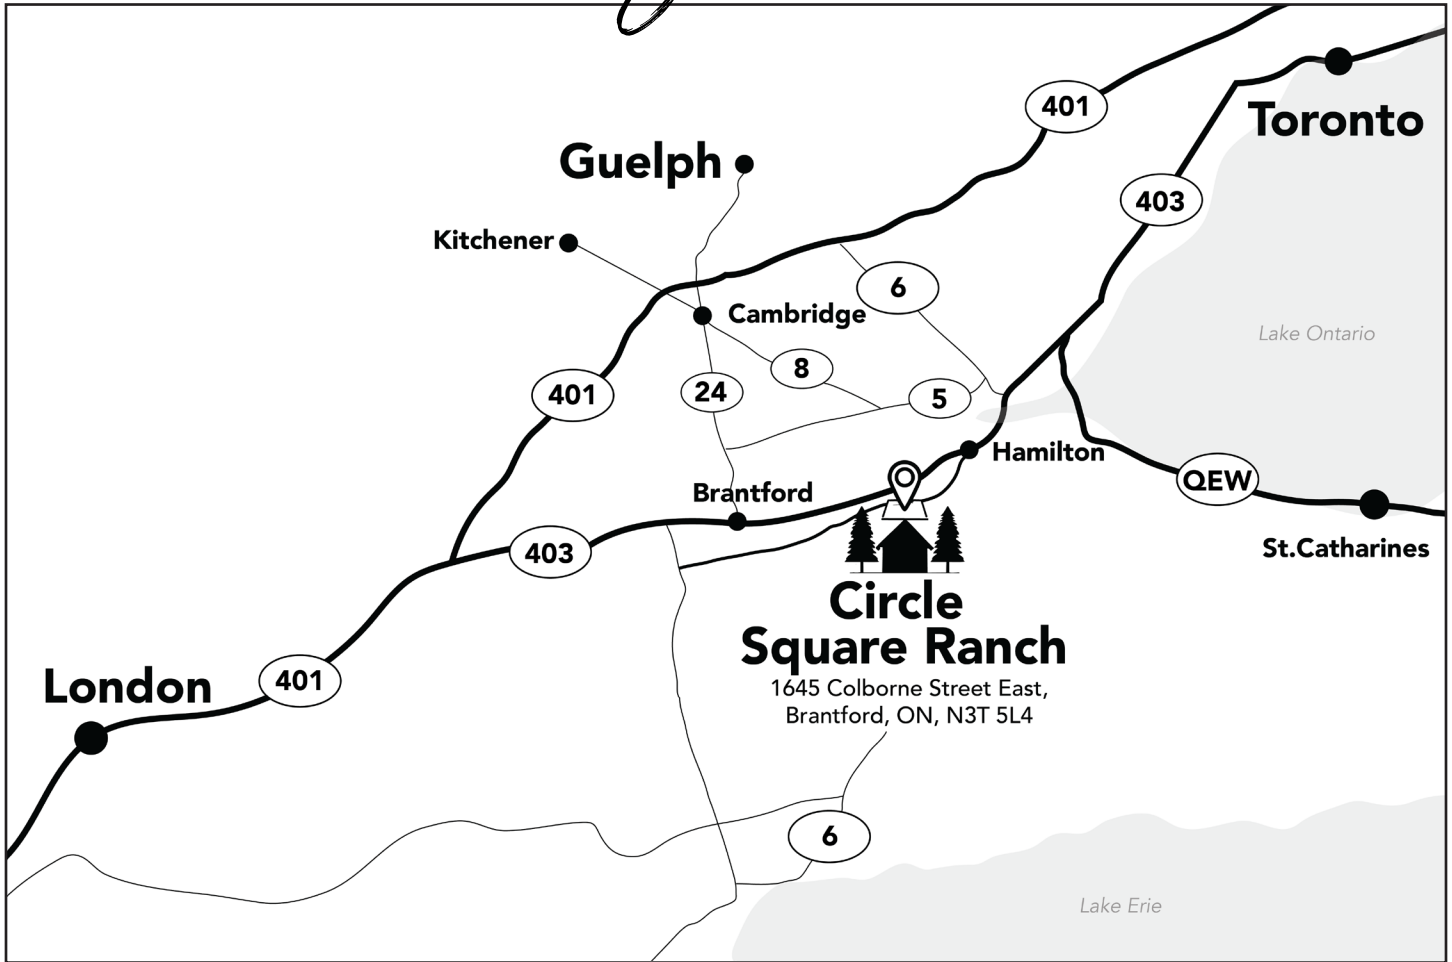

Ontario Navigation

Olympic
Faith Women's
Ministry
Retreat

Getting There

Directions from London

1. Take 401 East to 403 Brantford.
2. Take the Garden Avenue exit.
3. Turn right at the stoplight.
4. Turn left on Hwy 2 & 53 (also called Colborne Street).
5. The Ranch is approximately 7 kms ahead on the right.
6. Our highway number is #1645.
7. The last road before you reach the ranch is Langford Church Road.

Directions from Cambridge/ Guelph

1. Take Hwy 24 south into Brantford.
2. In Brantford get on Hwy 403 East – Hamilton (this is a left-hand turn just after Fairview Drive).
3. Take the Garden Avenue exit.

4. Turn right at the stoplight.
5. Turn left on Hwy 2 & 53 (also called Colborne Street).
6. The Ranch is approximately 7 kms ahead on the right.
7. Our highway number is #1645.
8. The last road before you reach the ranch is Langford Church Road.

Directions from Toronto

1. Take 401 west to 403 Hamilton.
2. Take the Wilson Street exit.
3. Turn left at the stoplight.
4. Stay on Wilson Street (also Hwy 2 & 53 and Colborne Street) for approximately 10 kms.
5. Ranch is on left hand side of road.
6. Our highway number is #1645.
7. The last road before you reach the Ranch is White Swan Road.