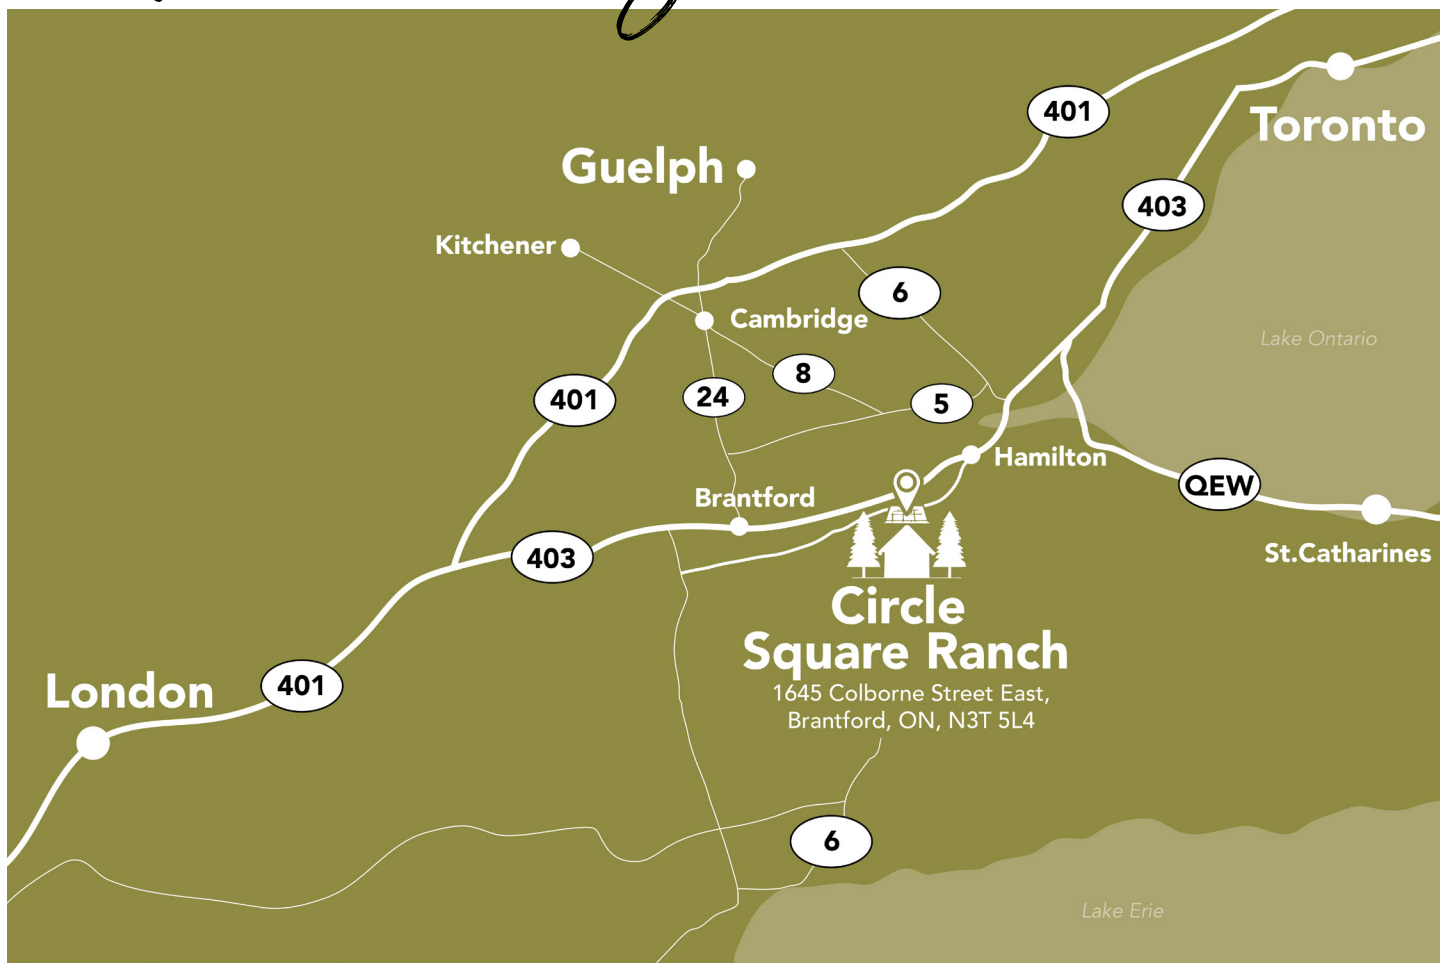

Ontario Navigation

Olympic
Faith Women's
Ministry
Retreat

Getting There

Directions from London

1. Take 401 East to 403 Brantford.
2. Take the Garden Avenue exit.
3. Turn right at the stoplight.
4. Turn left on Hwy 2 & 53 (also called Colborne Street).
5. The Ranch is approximately 7 kms ahead on the right.
6. Our highway number is #1645.
7. The last road before you reach the ranch is Langford Church Road.

Directions from Cambridge/ Guelph

1. Take Hwy 24 south into Brantford.
2. In Brantford get on Hwy 403 East – Hamilton (this is a left-hand turn just after Fairview Drive).
3. Take the Garden Avenue exit.

4. Turn right at the stoplight.
5. Turn left on Hwy 2 & 53 (also called Colborne Street).
6. The Ranch is approximately 7 kms ahead on the right.
7. Our highway number is #1645.
8. The last road before you reach the ranch is Langford Church Road.

Directions from Toronto

1. Take 401 west to 403 Hamilton.
2. Take the Wilson Street exit.
3. Turn left at the stoplight.
4. Stay on Wilson Street (also Hwy 2 & 53 and Colborne Street) for approximately 10 kms.
5. Ranch is on left hand side of road.
6. Our highway number is #1645.
7. The last road before you reach the Ranch is White Swan Road.